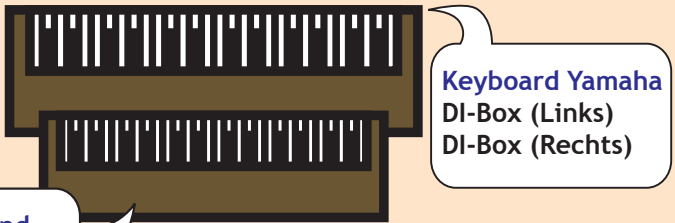

Drums Mini-Mics:
Kick / Snare
Tom1 / Tom2 / Tom3
Floor Tom
Cymbals
Condensator Mics:
Overhead L+R
Hi Hat

Adrian
In Ear Monitoring 1x XLR

Organ Roland
DI-Box (Links)
DI-Box (Rechts)

Alex
Mic SM58

Andrea
Mic SM58

Christian
Mic SM58

Monitor-A
Mix:
Lead-Voc/B-Voc/
Bandmix

Monitor-A
Mix:
Lead-Voc/B-Voc/
Bandmix

Monitor-A
Mix:
Lead-Voc/B-Voc/
Bandmix