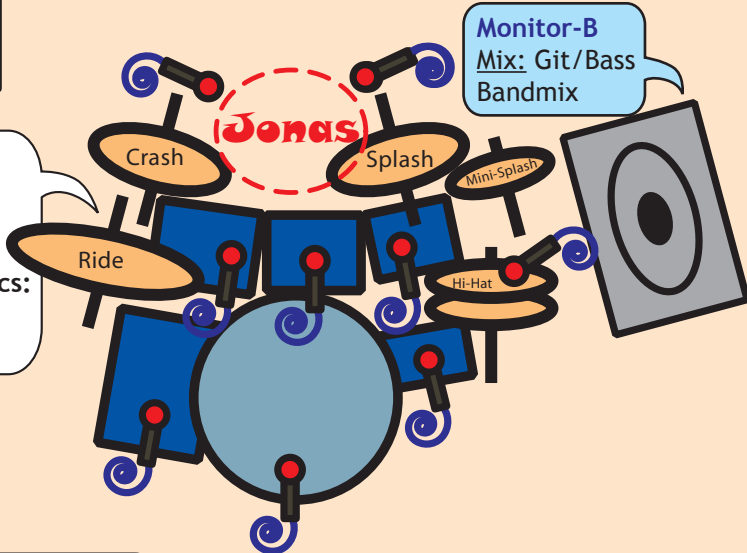

Drums Mini-Mics:
Kick / Snare
Tom1 / Tom2 / Tom3
Floor Tom
Cymbals
Condensator Mics:
Overhead L+R
Hi Hat

Adrian
In Ear Monitoring 1x XLR

Organ Roland
DI-Box (Links)
DI-Box (Rechts)

Alex
Mic SM58

Andrea
Mic SM58

Christian
Mic SM58

Monitor-A
Mix:
Lead-Voc/B-Voc/
Bandmix

Monitor-A
Mix:
Lead-Voc/B-Voc/
Bandmix

Monitor-A
Mix:
Lead-Voc/B-Voc/
Bandmix