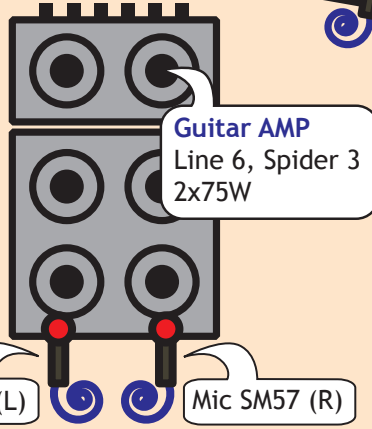

Drums Mini-Mics:
Kick / Snare
Tom1 / Tom2 / Tom3
Floor Tom
Cymbals
Condensator Mics:
Overhead L+R
Hi Hat

Adrian
In Ear Monitoring 1x XLR

Organ Roland
DI-Box (Links)
DI-Box (Rechts)

Alex
Mic SM58

Andrea
Mic SM58

Christian
Mic SM58

Monitor-A
Mix:
Lead-Voc/B-Voc/
Bandmix

Monitor-A
Mix:
Lead-Voc/B-Voc/
Bandmix

Monitor-A
Mix:
Lead-Voc/B-Voc/
Bandmix